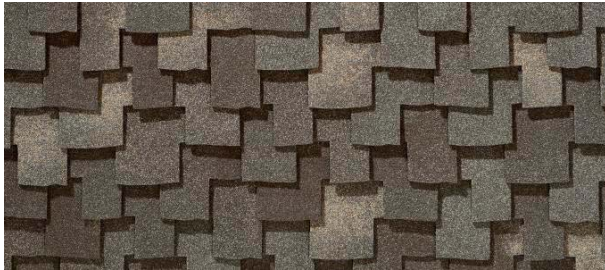

PRESIDENTIAL

COLOR CHOICES

Note: Colors may not appear accurately on monitor or printer - actual samples available in showroom.

Presidential Shingles

- Lifetime, limited transferable warranty
- 10-year SureStart™ warranty that covers 100% of replacement and labor costs due to manufacturing defects
- 15-year StreakFighter™ warranty against streaking and discoloration caused by airborne algae
- 10-year, 110 mph wind-resistance warranty

Aged Bark

Autumn Blend

Charcoal Black

Chestnut

Country Gray

Platinum

Shadow Gray

Yosemite