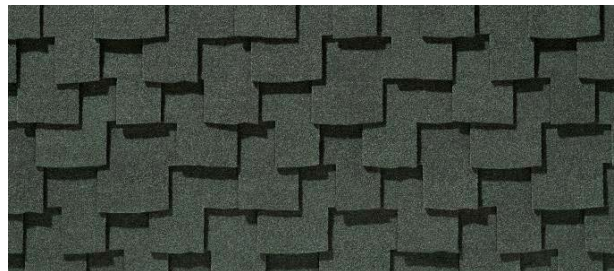

Aged Bark

Autumn Blend

Charcoal Black

Chestnut

Country Gray

Platinum

Shadow Gray

Yosemite