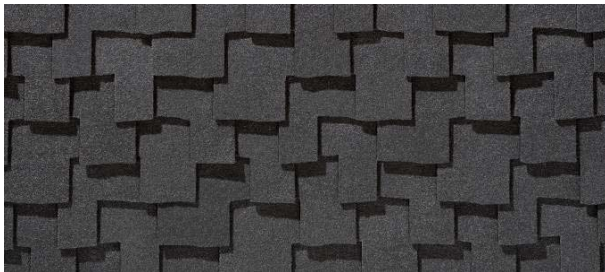

PRESIDENTIAL

COLOR CHOICES

Note: Colors may not appear accurately on monitor or printer - actual samples available in showroom.

Presidential Shingles

- Lifetime, limited transferable warranty
- 10-year SureStart™ warranty that covers 100% of replacement and labor costs due to manufacturing defects
- 15-year StreakFighter™ warranty against streaking and discoloration caused by airborne algae
- 10-year, 110 mph wind-resistance warranty

Aged Bark

Autumn Blend

Charcoal Black

Chestnut

Country Gray

Platinum

Shadow Gray

Yosemite