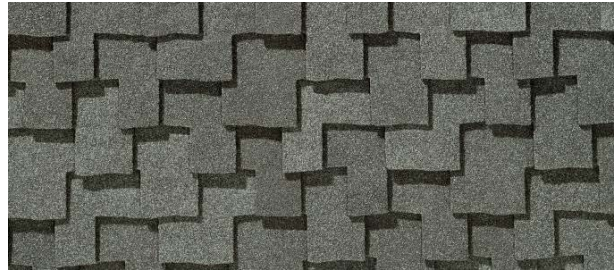

Aged Bark

Autumn Blend

Charcoal Black

Chestnut

Country Gray

Platinum

Shadow Gray

Yosemite